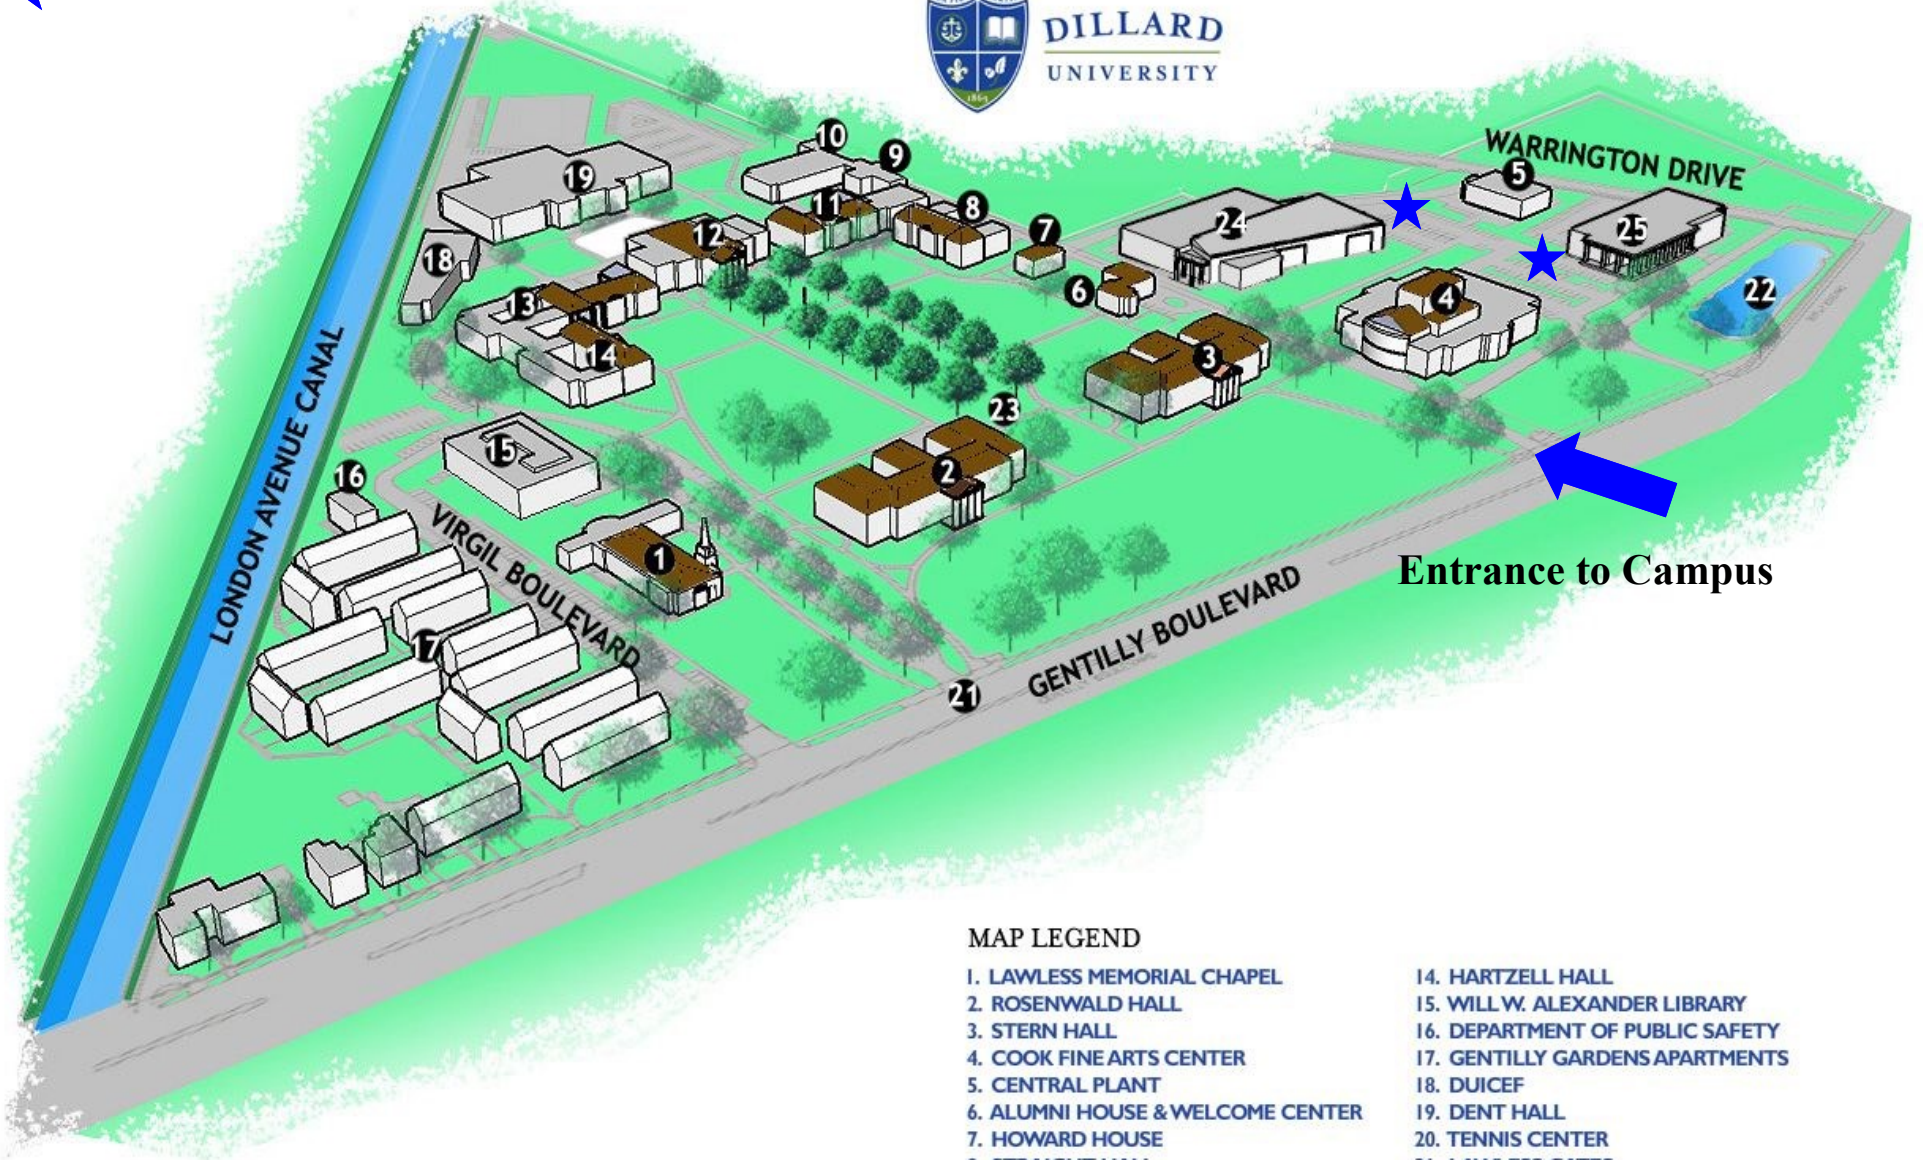

Blue Stars Denote Parking Areas

MAP LEGEND

- |                                  |                                                |
|----------------------------------|------------------------------------------------|
| 1. LAWLESS MEMORIAL CHAPEL       | 14. HARTZELL HALL                              |
| 2. ROSENWALD HALL                | 15. WILL W. ALEXANDER LIBRARY                  |
| 3. STERN HALL                    | 16. DEPARTMENT OF PUBLIC SAFETY                |
| 4. COOK FINE ARTS CENTER         | 17. GENTILLY GARDENS APARTMENTS                |
| 5. CENTRAL PLANT                 | 18. DUICEF                                     |
| 6. ALUMNI HOUSE & WELCOME CENTER | 19. DENT HALL                                  |
| 7. HOWARD HOUSE                  | 20. TENNIS CENTER                              |
| 8. STRAIGHT HALL                 | 21. LAWLESS GATES                              |
| 9. OLD POWERHOUSE                | 22. DUCK POND                                  |
| 10. HENSON HALL                  | 23. KELLER AVENUE OF THE OAKS                  |
| 11. WILLIAMS HALL                | 24. PROFESSIONAL SCHOOLS AND SCIENCES BLDG.    |
| 12. KEARNY HALL                  | 25. STUDENT UNION AND HEALTH & WELLNESS CENTER |
| 13. CAMPHOR HALL                 |                                                |