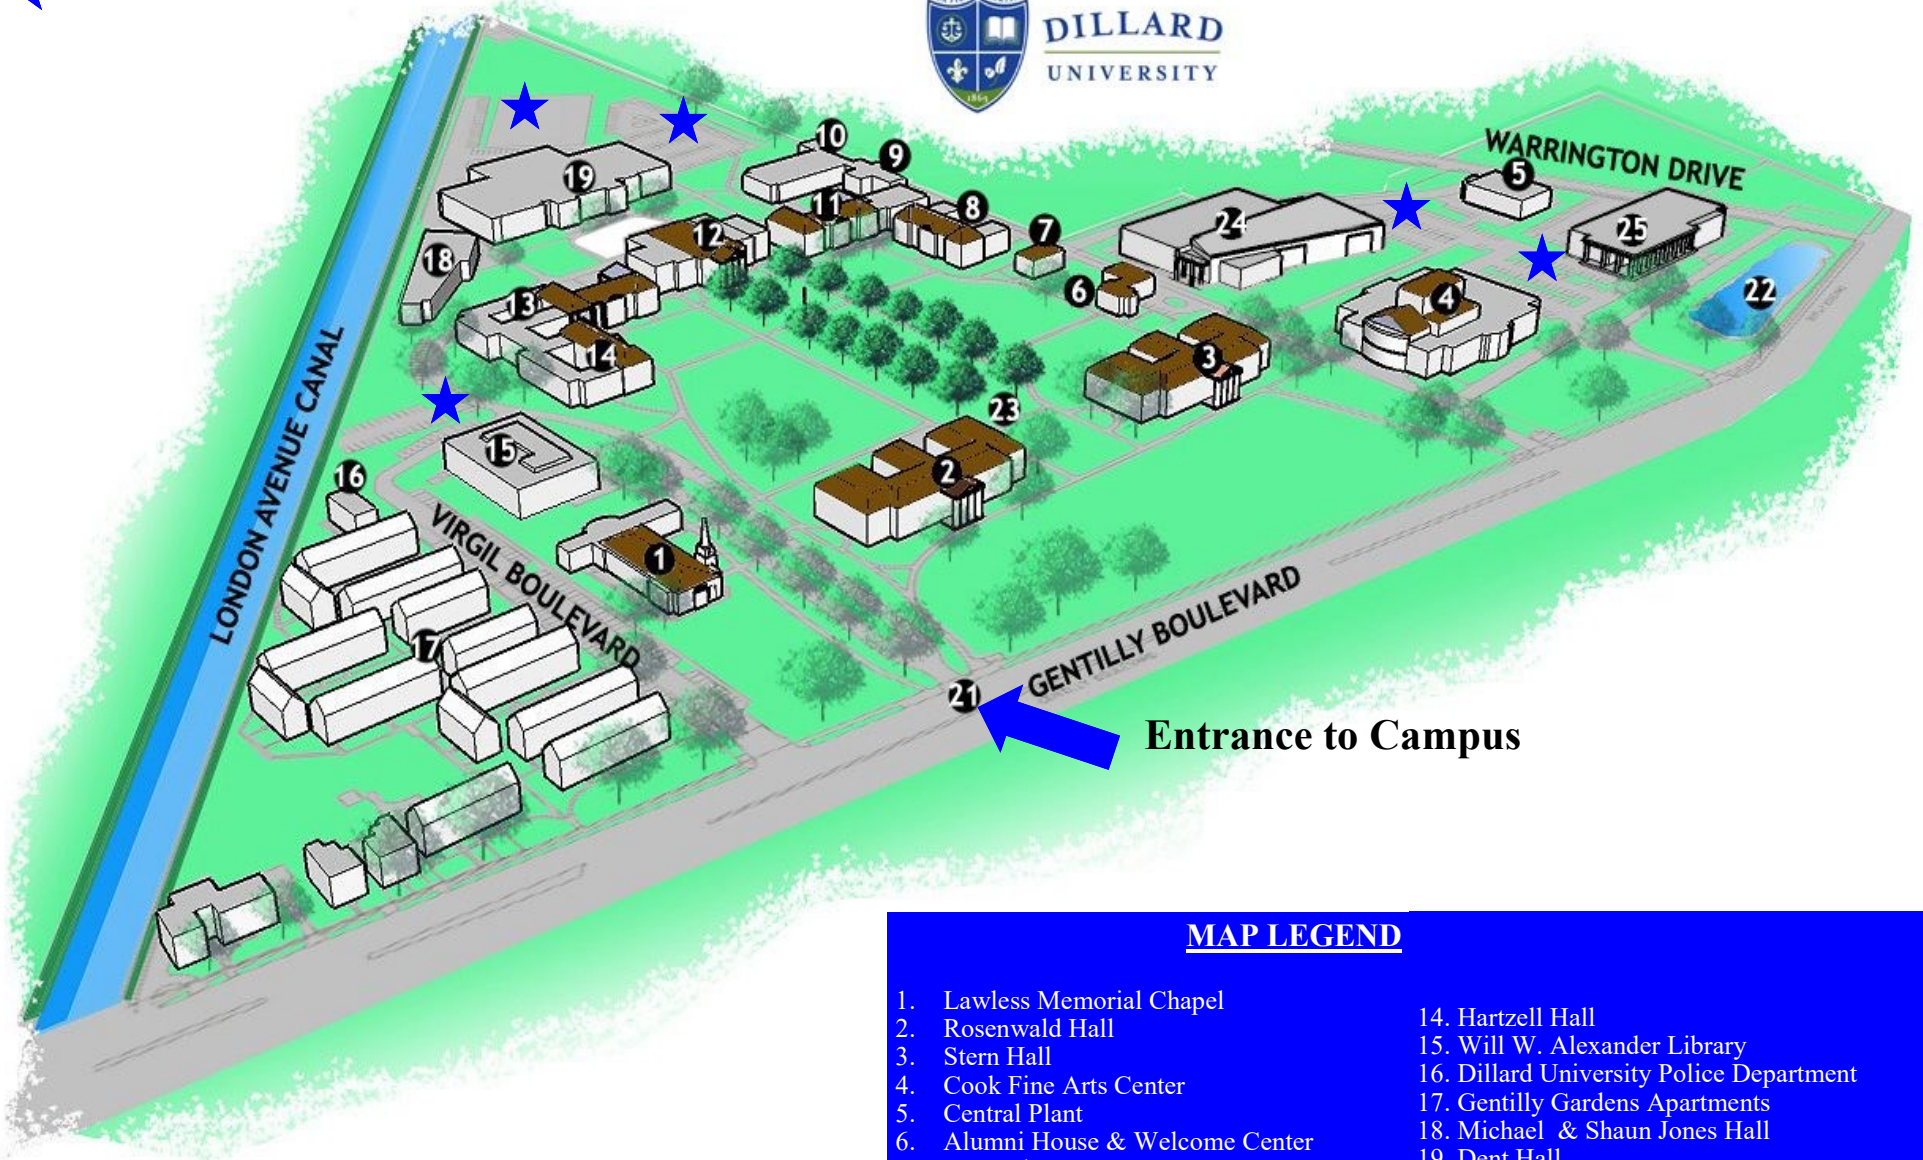

Blue Stars Denote Parking Areas

Entrance to Campus

MAP LEGEND

- | | |
|----------------------------------|---|
| 1. Lawless Memorial Chapel | 14. Hartzell Hall |
| 2. Rosenwald Hall | 15. Will W. Alexander Library |
| 3. Stern Hall | 16. Dillard University Police Department |
| 4. Cook Fine Arts Center | 17. Gentilly Gardens Apartments |
| 5. Central Plant | 18. Michael & Shaun Jones Hall |
| 6. Alumni House & Welcome Center | 19. Dent Hall |
| 7. Howard House | 20. Tennis Center |
| 8. Straight Hall | 21. Lawless Gates |
| 9. Old Powerhouse | 22. Duck Pond |
| 10. Henson Hall | 23. Keller Avenue of the Oaks |
| 11. Williams Hall | 24. Professional Schools & Sciences Bldg. |
| 12. Kearny Hall | 25. Student Union |
| 13. Camphor Hall | |